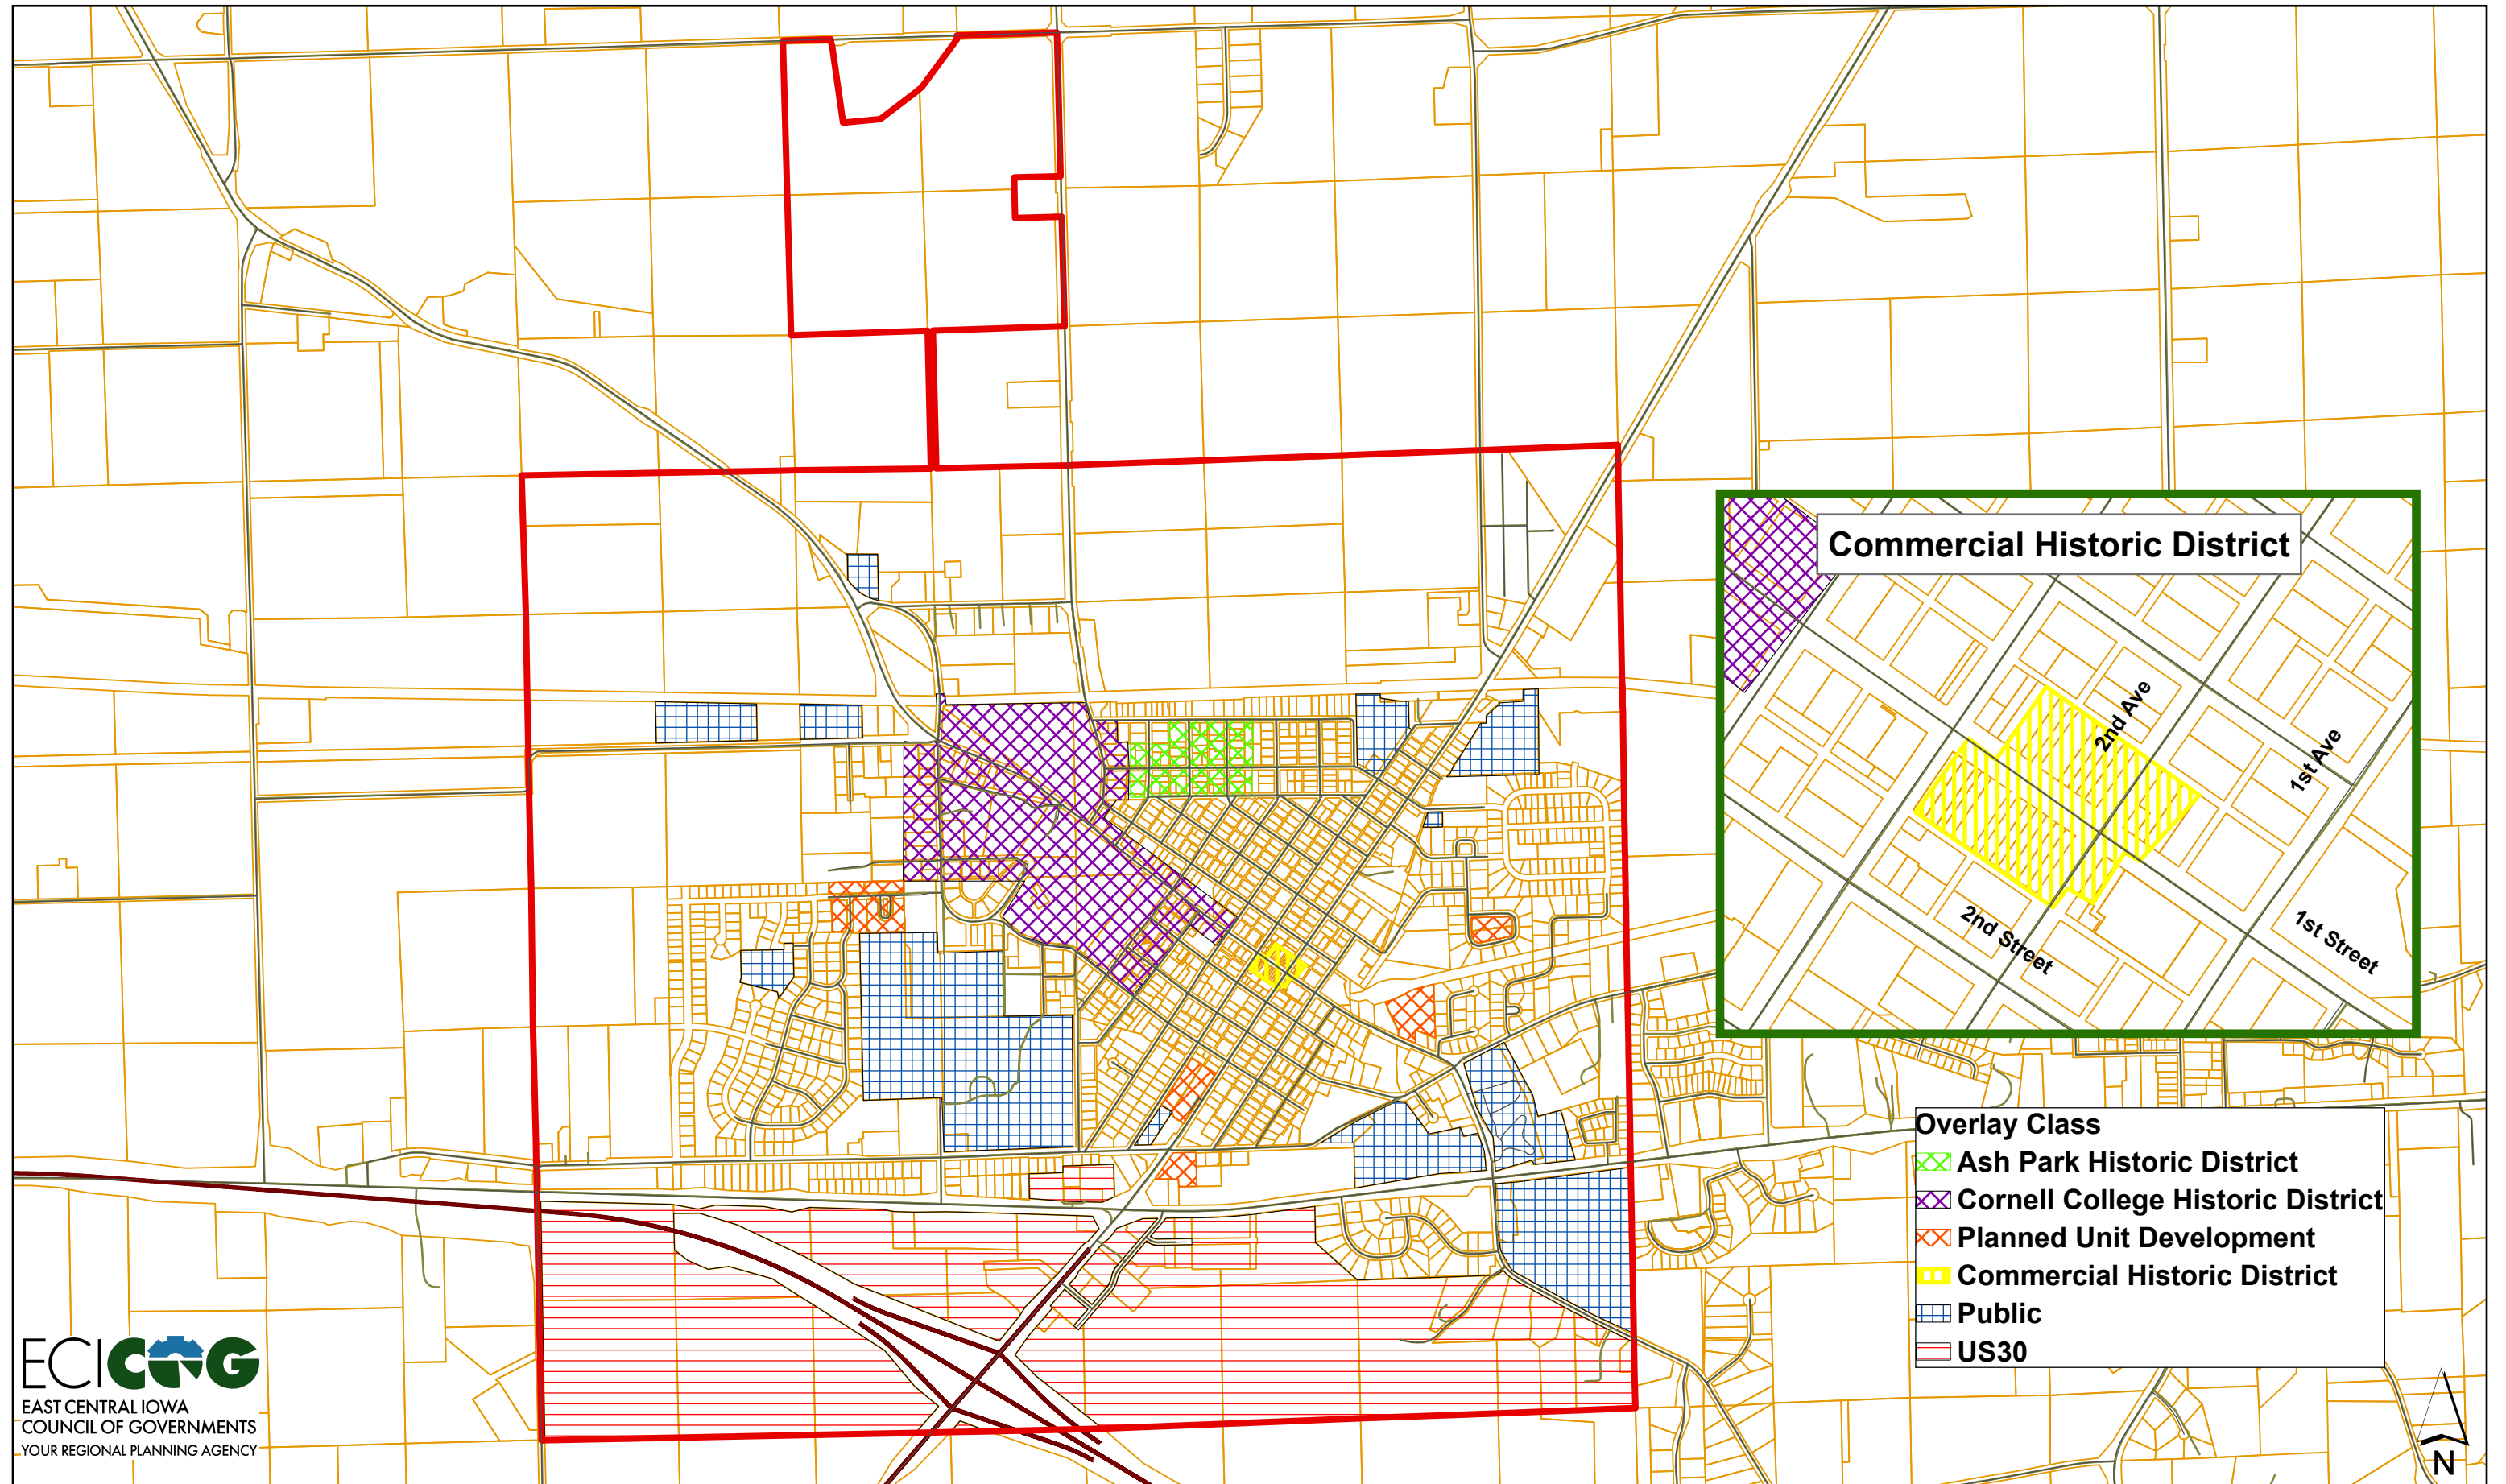

City of Mt. Vernon Zoning Overlay District Map

- Overlay Class**
- Ash Park Historic District
 - Cornell College Historic District
 - Planned Unit Development
 - Commercial Historic District
 - Public
 - US30