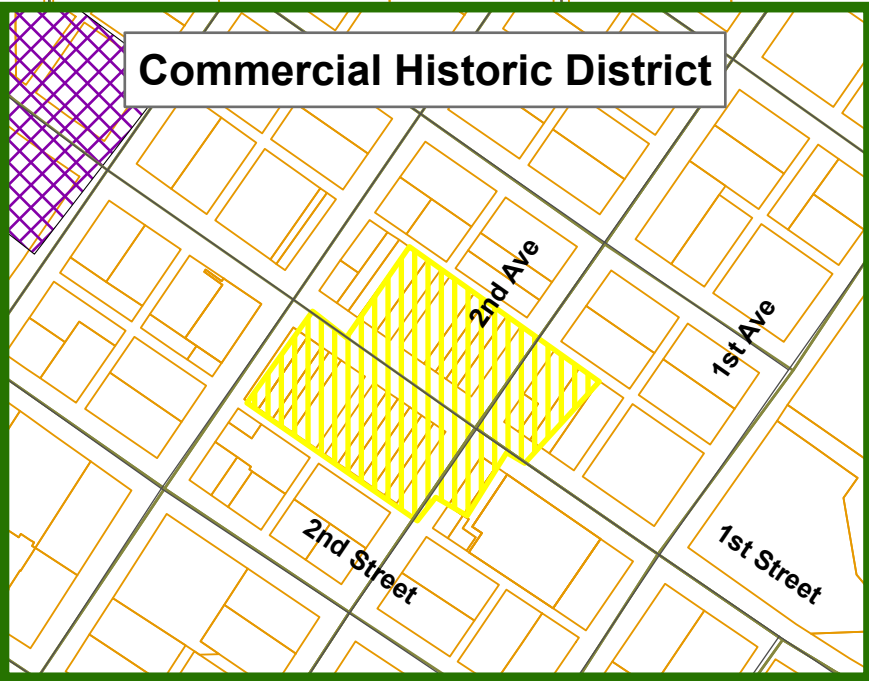

City of Mt. Vernon Zoning Overlay District Map

- Overlay Class**
- Ash Park Historic District
 - Cornell College Historic District
 - Planned Unit Development
 - Commercial Historic District
 - Public
 - US30